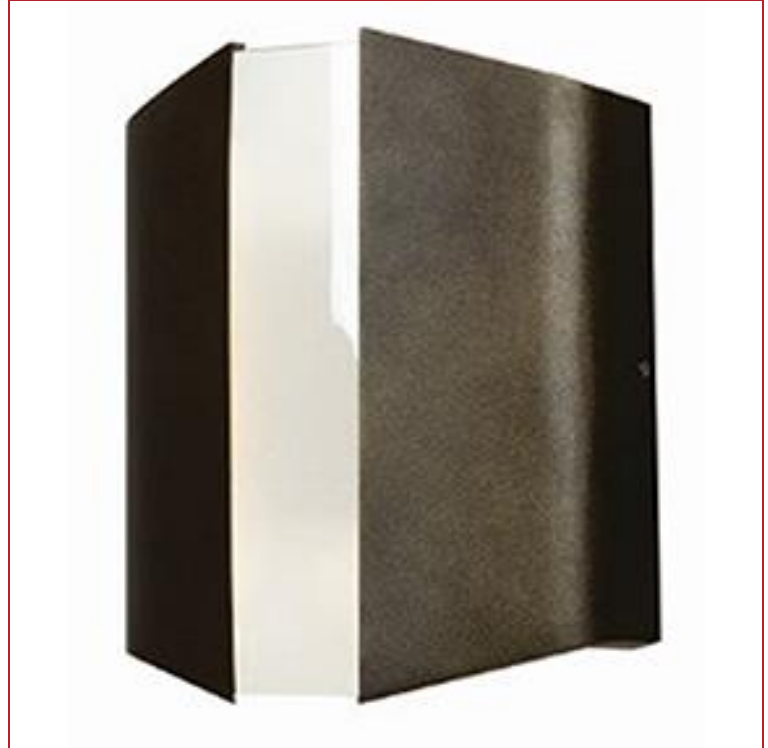

Stock Code: **20757LED-BRZ/FST**

Collection: Miami

PRODUCT INFORMATION

Base: 20757 Parent: 20757LED
Mounting Type: Wall UPC: 641594193961
Finish: Bronze
Diffuser: Frosted

PRODUCT MEASUREMENTS

FIXTURE	BACKPLATE / CANOPY
Length:	Length
Width: 8"	Width:
Diameter	Diameter:
Height: 13"	Height:
Extension: 3.25"	
Overall Height:	

TECHNICAL SPECIFICATIONS

SPECIFICATIONS

Frame Material: Metal
Diffuser Material: Acrylic
Lamping Type: SSL (Dedicated LED) Jbox: Standard
Lamping Base: SSL Lamp Wattage: 10 W
Lamp Quantity: 1 Total Wattage: 10 W
Voltage: 120v Lamps Included: No

QUALIFICATIONS

Location Rating Wet
Certification: UL (US/Canada) Listed
ADA Compliant No Energy Star: No
JA8 Compliant: No Emergency Lighting: No
Marine Grade: No Warranty: 5 Year

PHOTOMETRICS

Dimmable: No Nominal Lumens N/A
CRI: N/A Delivered Lumens: N/A
CCT: N/A
Recommended Dimmers:

Additional Notes:

Project Name: _____

Location: _____

Type: _____

Quantity: _____

Notes: _____

LINE DRAWING

IES FILE

In addition to Access Lighting's purchase and warranty terms and conditions, by signing below or placing an order, you agree that you are authorized to bind the entity placing any order and acknowledge the following: All of sizes and measurements are approximate and all images are for illustrative purposes only. In the event of an inconsistency, the "Product Measurements" section controls. There also may be slight differences in the colors and designs compared to the displayed and printed images.

Signature: _____

Print Name _____ Date: _____

Toll Free 800-828-5483 www.AccessLighting.com

14410 Myford Road, Irvine, CA 92606